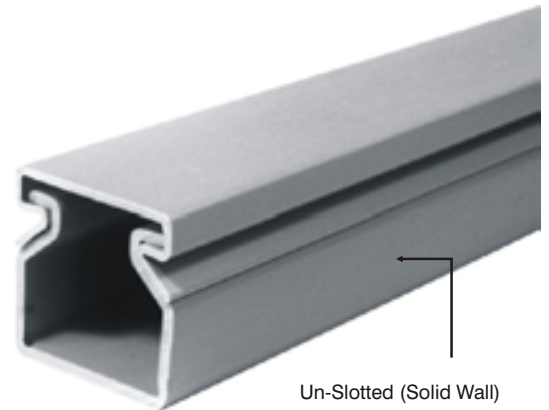

Duct Wire Calculator
also available on website

REACH
CERTIFIED

UL
US

CE

RoHS

Wiring Ducts - Narrow Slot

REACH CERTIFIED   

Article No.	Type	Description	Double Restricted Slot *	Duct Size WxH (mm)	Duct Size WxH (inch)	Meter/Box
01 17 01250	TBWDN25X25LG2	Wiring Duct Narrow Slot, Light Grey, 2 Meter	-	25 x 25	0.98 x 0.98	120
01 17 01066	TBWDN25X40LG2	Wiring Duct Narrow Slot, Light Grey, 2 Meter	-	25 x 40	0.98 x 1.57	96
01 17 01586	TBWDN25X45LG2	Wiring Duct Narrow Slot, Light Grey, 2 Meter	-	25 x 45	0.98 x 1.77	96
01 17 01251	TBWDN25X60LG2	Wiring Duct Narrow Slot, Light Grey, 2 Meter	✓	25 x 60	0.98 x 2.36	72
01 17 01588	TBWDN25X80LG2	Wiring Duct Narrow Slot, Light Grey, 2 Meter	✓	25 x 80	0.98 x 3.15	48
01 17 01584	TBWDN25X100LG2	Wiring Duct Narrow Slot, Light Grey, 2 Meter	✓	25 x 100	0.98 x 3.94	48
01 17 01252	TBWDN30X80LG2	Wiring Duct Narrow Slot, Light Grey, 2 Meter	✓	30 x 80	1.18 x 3.15	40
01 17 01068	TBWDN40X40LG2	Wiring Duct Narrow Slot, Light Grey, 2 Meter	-	40 x 40	1.57 x 1.57	64
01 17 01070	TBWDN40X60LG2	Wiring Duct Narrow Slot, Light Grey, 2 Meter	✓	40 x 60	1.57 x 2.36	48
01 17 01072	TBWDN40X80LG2	Wiring Duct Narrow Slot, Light Grey, 2 Meter	✓	40 x 80	1.57 x 3.15	32
01 17 01253	TBWDN40X100LG2	Wiring Duct Narrow Slot, Light Grey, 2 Meter	✓	40 x 100	1.57 x 3.94	32
01 17 01590	TBWDN45X45LG2	Wiring Duct Narrow Slot, Light Grey, 2 Meter	-	45 x 45	1.77 x 1.77	64
01 17 04064	TBWDN45X60LG2	Wiring Duct Narrow Slot, Light Grey, 2 Meter	✓	45 x 60	1.77 x 2.36	48
01 17 01592	TBWDN60X40LG2	Wiring Duct Narrow Slot, Light Grey, 2 Meter	-	60 x 40	2.36 x 1.57	36
01 17 05265	TBWDN60X45 LG2	Wiring Duct Narrow Slot, Light Grey, 2 Meter	-	60 x 45	2.36 x 1.77	36
01 17 01074	TBWDN60X60LG2	Wiring Duct Narrow Slot, Light Grey, 2 Meter	✓	60 x 60	2.36 x 2.36	36
01 17 01076	TBWDN60X80LG2	Wiring Duct Narrow Slot, Light Grey, 2 Meter	✓	60 x 80	2.36 x 3.15	24
01 17 01254	TBWDN60X100LG2	Wiring Duct Narrow Slot, Light Grey, 2 Meter	✓	60 x 100	2.36 x 3.94	24
01 17 01596	TBWDN80X40LG2	Wiring Duct Narrow Slot, Light Grey, 2 Meter	-	80 x 40	3.15 x 1.57	24
01 17 01598	TBWDN80X60LG2	Wiring Duct Narrow Slot, Light Grey, 2 Meter	✓	80 x 60	3.15 x 2.36	24
01 17 01255	TBWDN80X80LG2	Wiring Duct Narrow Slot, Light Grey, 2 Meter	✓	80 x 80	3.15 x 3.15	16
01 17 01594	TBWDN80X100LG2	Wiring Duct Narrow Slot, Light Grey, 2 Meter	✓	80 x 100	3.15 x 3.94	16
01 17 01582	TBWDN100X60LG2	Wiring Duct Narrow Slot, Light Grey, 2 Meter	✓	100 x 60	3.94 x 2.36	24
01 17 02670	TBWDN100X80LG2	Wiring Duct Narrow Slot, Light Grey, 2 Meter	✓	100 x 80	3.94 x 3.15	16
01 17 01256	TBWDN100X100LG2	Wiring Duct Narrow Slot, Light Grey, 2 Meter	✓	100 x 100	3.94 x 3.94	16
01 17 02672	TBWDN120X80LG2	Wiring Duct Narrow Slot, Light Grey, 2 Meter	✓	120 x 80	4.72 x 3.15	16
01 17 04986	TBWDN150X100LG2	Wiring Duct Narrow Slot, Light Grey, 2 Meter	✓	150 x 100	5.90 x 3.94	6