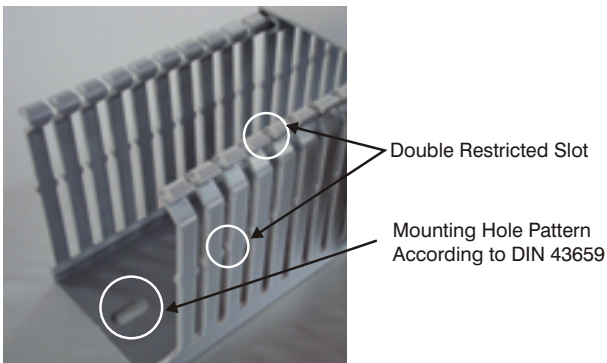

Duct Wire Calculator
also available on website

REACH
CERTIFIED

UL
US

CE

RoHS

Wiring Ducts - Narrow Slot

REACH CERTIFIED   

Article No.	Type	Description	Double Restricted Slot *	Duct Size WxH (mm)	Duct Size WxH (inch)	Meter/Box
01 17 01250	TBWDN25X25LG2	Wiring Duct Narrow Slot, Light Grey, 2 Meter	-	25 x 25	0.98 x 0.98	120
01 17 01066	TBWDN25X40LG2	Wiring Duct Narrow Slot, Light Grey, 2 Meter	-	25 x 40	0.98 x 1.57	96
01 17 01586	TBWDN25X45LG2	Wiring Duct Narrow Slot, Light Grey, 2 Meter	-	25 x 45	0.98 x 1.77	96
01 17 01251	TBWDN25X60LG2	Wiring Duct Narrow Slot, Light Grey, 2 Meter	✓	25 x 60	0.98 x 2.36	72
01 17 01588	TBWDN25X80LG2	Wiring Duct Narrow Slot, Light Grey, 2 Meter	✓	25 x 80	0.98 x 3.15	48
01 17 01584	TBWDN25X100LG2	Wiring Duct Narrow Slot, Light Grey, 2 Meter	✓	25 x 100	0.98 x 3.94	48
01 17 01252	TBWDN30X80LG2	Wiring Duct Narrow Slot, Light Grey, 2 Meter	✓	30 x 80	1.18 x 3.15	40
01 17 01068	TBWDN40X40LG2	Wiring Duct Narrow Slot, Light Grey, 2 Meter	-	40 x 40	1.57 x 1.57	64
01 17 01070	TBWDN40X60LG2	Wiring Duct Narrow Slot, Light Grey, 2 Meter	✓	40 x 60	1.57 x 2.36	48
01 17 01072	TBWDN40X80LG2	Wiring Duct Narrow Slot, Light Grey, 2 Meter	✓	40 x 80	1.57 x 3.15	32
01 17 01253	TBWDN40X100LG2	Wiring Duct Narrow Slot, Light Grey, 2 Meter	✓	40 x 100	1.57 x 3.94	32
01 17 01590	TBWDN45X45LG2	Wiring Duct Narrow Slot, Light Grey, 2 Meter	-	45 x 45	1.77 x 1.77	64
01 17 04064	TBWDN45X60LG2	Wiring Duct Narrow Slot, Light Grey, 2 Meter	✓	45 x 60	1.77 x 2.36	48
01 17 01592	TBWDN60X40LG2	Wiring Duct Narrow Slot, Light Grey, 2 Meter	-	60 x 40	2.36 x 1.57	36
01 17 05265	TBWDN60X45 LG2	Wiring Duct Narrow Slot, Light Grey, 2 Meter	-	60 x 45	2.36 x 1.77	36
01 17 01074	TBWDN60X60LG2	Wiring Duct Narrow Slot, Light Grey, 2 Meter	✓	60 x 60	2.36 x 2.36	36
01 17 01076	TBWDN60X80LG2	Wiring Duct Narrow Slot, Light Grey, 2 Meter	✓	60 x 80	2.36 x 3.15	24
01 17 01254	TBWDN60X100LG2	Wiring Duct Narrow Slot, Light Grey, 2 Meter	✓	60 x 100	2.36 x 3.94	24
01 17 01596	TBWDN80X40LG2	Wiring Duct Narrow Slot, Light Grey, 2 Meter	-	80 x 40	3.15 x 1.57	24
01 17 01598	TBWDN80X60LG2	Wiring Duct Narrow Slot, Light Grey, 2 Meter	✓	80 x 60	3.15 x 2.36	24
01 17 01255	TBWDN80X80LG2	Wiring Duct Narrow Slot, Light Grey, 2 Meter	✓	80 x 80	3.15 x 3.15	16
01 17 01594	TBWDN80X100LG2	Wiring Duct Narrow Slot, Light Grey, 2 Meter	✓	80 x 100	3.15 x 3.94	16
01 17 01582	TBWDN100X60LG2	Wiring Duct Narrow Slot, Light Grey, 2 Meter	✓	100 x 60	3.94 x 2.36	24
01 17 02670	TBWDN100X80LG2	Wiring Duct Narrow Slot, Light Grey, 2 Meter	✓	100 x 80	3.94 x 3.15	16
01 17 01256	TBWDN100X100LG2	Wiring Duct Narrow Slot, Light Grey, 2 Meter	✓	100 x 100	3.94 x 3.94	16
01 17 02672	TBWDN120X80LG2	Wiring Duct Narrow Slot, Light Grey, 2 Meter	✓	120 x 80	4.72 x 3.15	16
01 17 04986	TBWDN150X100LG2	Wiring Duct Narrow Slot, Light Grey, 2 Meter	✓	150 x 100	5.90 x 3.94	6