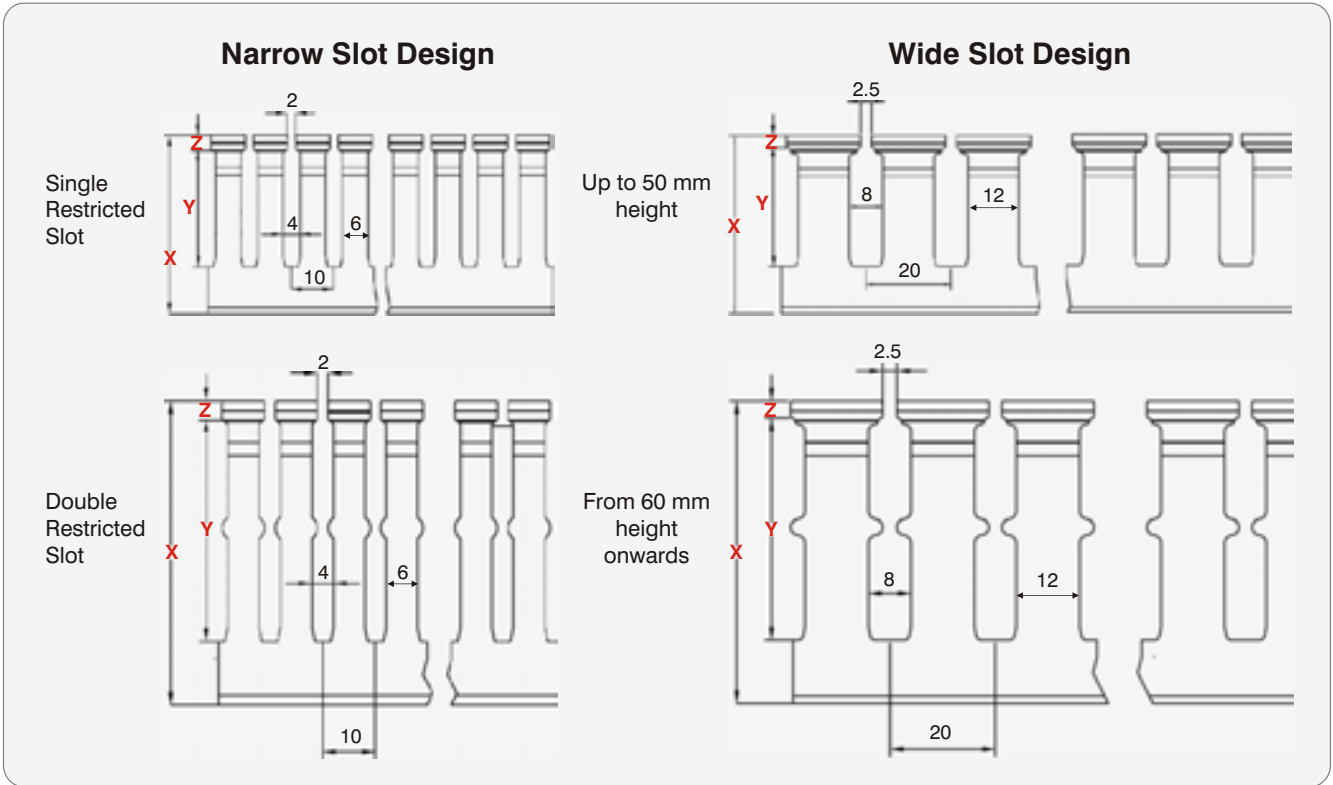

Technical Information

Nominal Duct Size (mm)		Dimensions (mm)			
W (Width)	H (Height)	T (Thickness)	X	Y	Z
25	25	1.6	22.20	11.80	3.40
25	40	1.6	37.20	23.30	3.40
25	45	1.6	42.20	27.80	3.40
25	60	1.9	57.50	42.20	3.30
25	80	2.2	77.80	61.00	3.30
25	100	2.1	98.00	79.00	3.90
30	80	2.2	77.80	61.00	3.30
40	40	1.6	37.20	23.30	3.40
40	60	1.9	57.50	42.20	3.30
40	80	2.2	77.80	61.00	3.30
40	100	2.4	98.00	79.00	3.90
45	45	1.6	42.20	27.80	3.40
45	60	1.9	57.50	42.20	3.30
60	40	1.6	37.20	23.30	3.40
60	45	1.6	42.20	27.80	3.40
60	60	1.9	57.50	42.20	3.30
60	80	2.2	77.80	61.00	3.30
60	100	2.4	98.00	79.00	3.90
80	40	1.6	37.20	23.30	3.40
80	60	1.9	57.50	42.20	3.30
80	80	2.3	77.80	61.00	3.30
80	100	2.5	98.00	79.00	3.90
100	60	1.9	57.50	42.20	3.20
100	80	2.4	77.80	61.00	3.30
100	100	2.5	98.00	79.00	3.90
120	80	2.5	77.80	61.00	3.30
150	100	2.5	98.00	79.00	3.90

For sizes please correspond the alphabets in design with the alphabets in the above table.