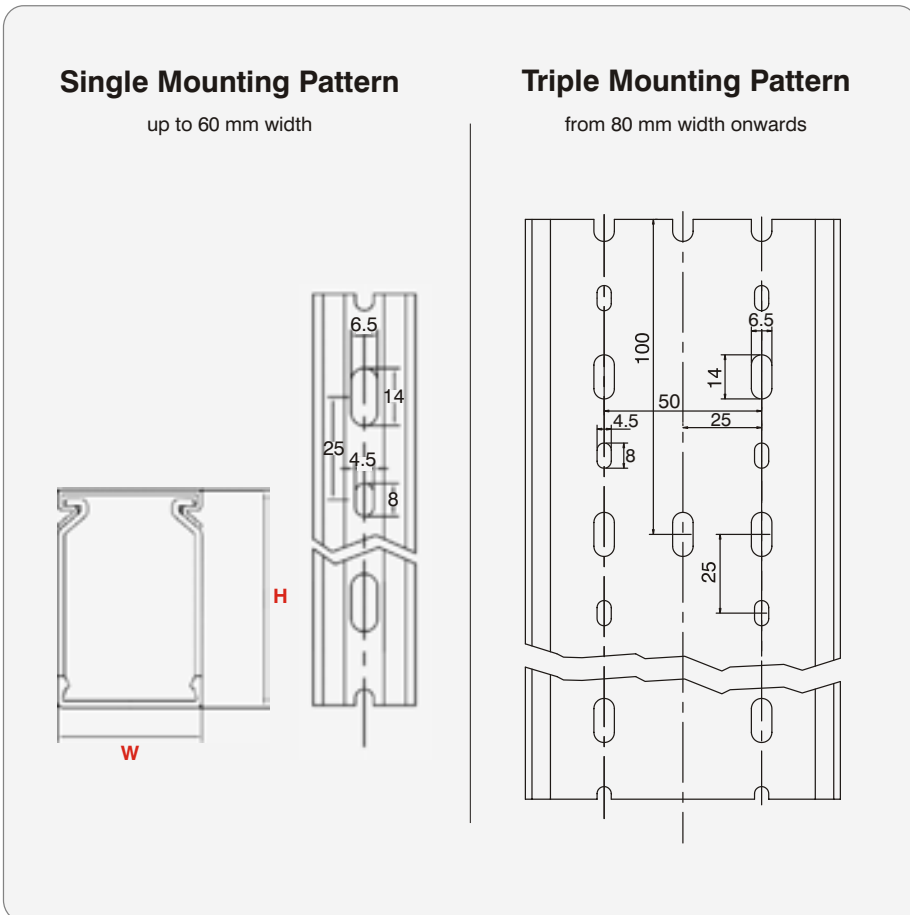

Technical Information

Nominal Duct Size (mm)		Dimensions (mm)			
W (Width)	H (Height)	T (Thickness)	X	Y	Z
25	25	1.6	22.20	11.80	3.40
25	40	1.6	37.20	23.30	3.40
25	45	1.6	42.20	27.80	3.40
25	60	1.9	57.50	42.20	3.30
25	80	2.2	77.80	61.00	3.30
25	100	2.1	98.00	79.00	3.90
30	80	2.2	77.80	61.00	3.30
40	40	1.6	37.20	23.30	3.40
40	60	1.9	57.50	42.20	3.30
40	80	2.2	77.80	61.00	3.30
40	100	2.4	98.00	79.00	3.90
45	45	1.6	42.20	27.80	3.40
45	60	1.9	57.50	42.20	3.30
60	40	1.6	37.20	23.30	3.40
60	45	1.6	42.20	27.80	3.40
60	60	1.9	57.50	42.20	3.30
60	80	2.2	77.80	61.00	3.30
60	100	2.4	98.00	79.00	3.90
80	40	1.6	37.20	23.30	3.40
80	60	1.9	57.50	42.20	3.30
80	80	2.3	77.80	61.00	3.30
80	100	2.5	98.00	79.00	3.90
100	60	1.9	57.50	42.20	3.20
100	80	2.4	77.80	61.00	3.30
100	100	2.5	98.00	79.00	3.90
120	80	2.5	77.80	61.00	3.30
150	100	2.5	98.00	79.00	3.90

For sizes please correspond the alphabets in design with the alphabets in the above table.